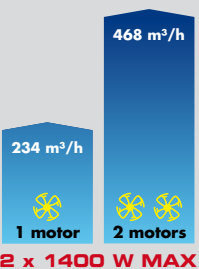

MOTORS

Code	8.239.0006
Barcode	8013298065448
Capacity	55 lt.
Power	2 x 1200 W (max 1400 W) - 230 V ~ 50 Hz
Pressure	240 mbar - 24 kPa
Flow	2 X 65 l/s
Weight	19 Kg
Dimensions	48 x 59 h 78 cm
Pieces	8 Pcs (120 x 100 h 168 cm)
Accessories	Pcs: 20 ft. 80 - 40 ft. 176 - Truck 192